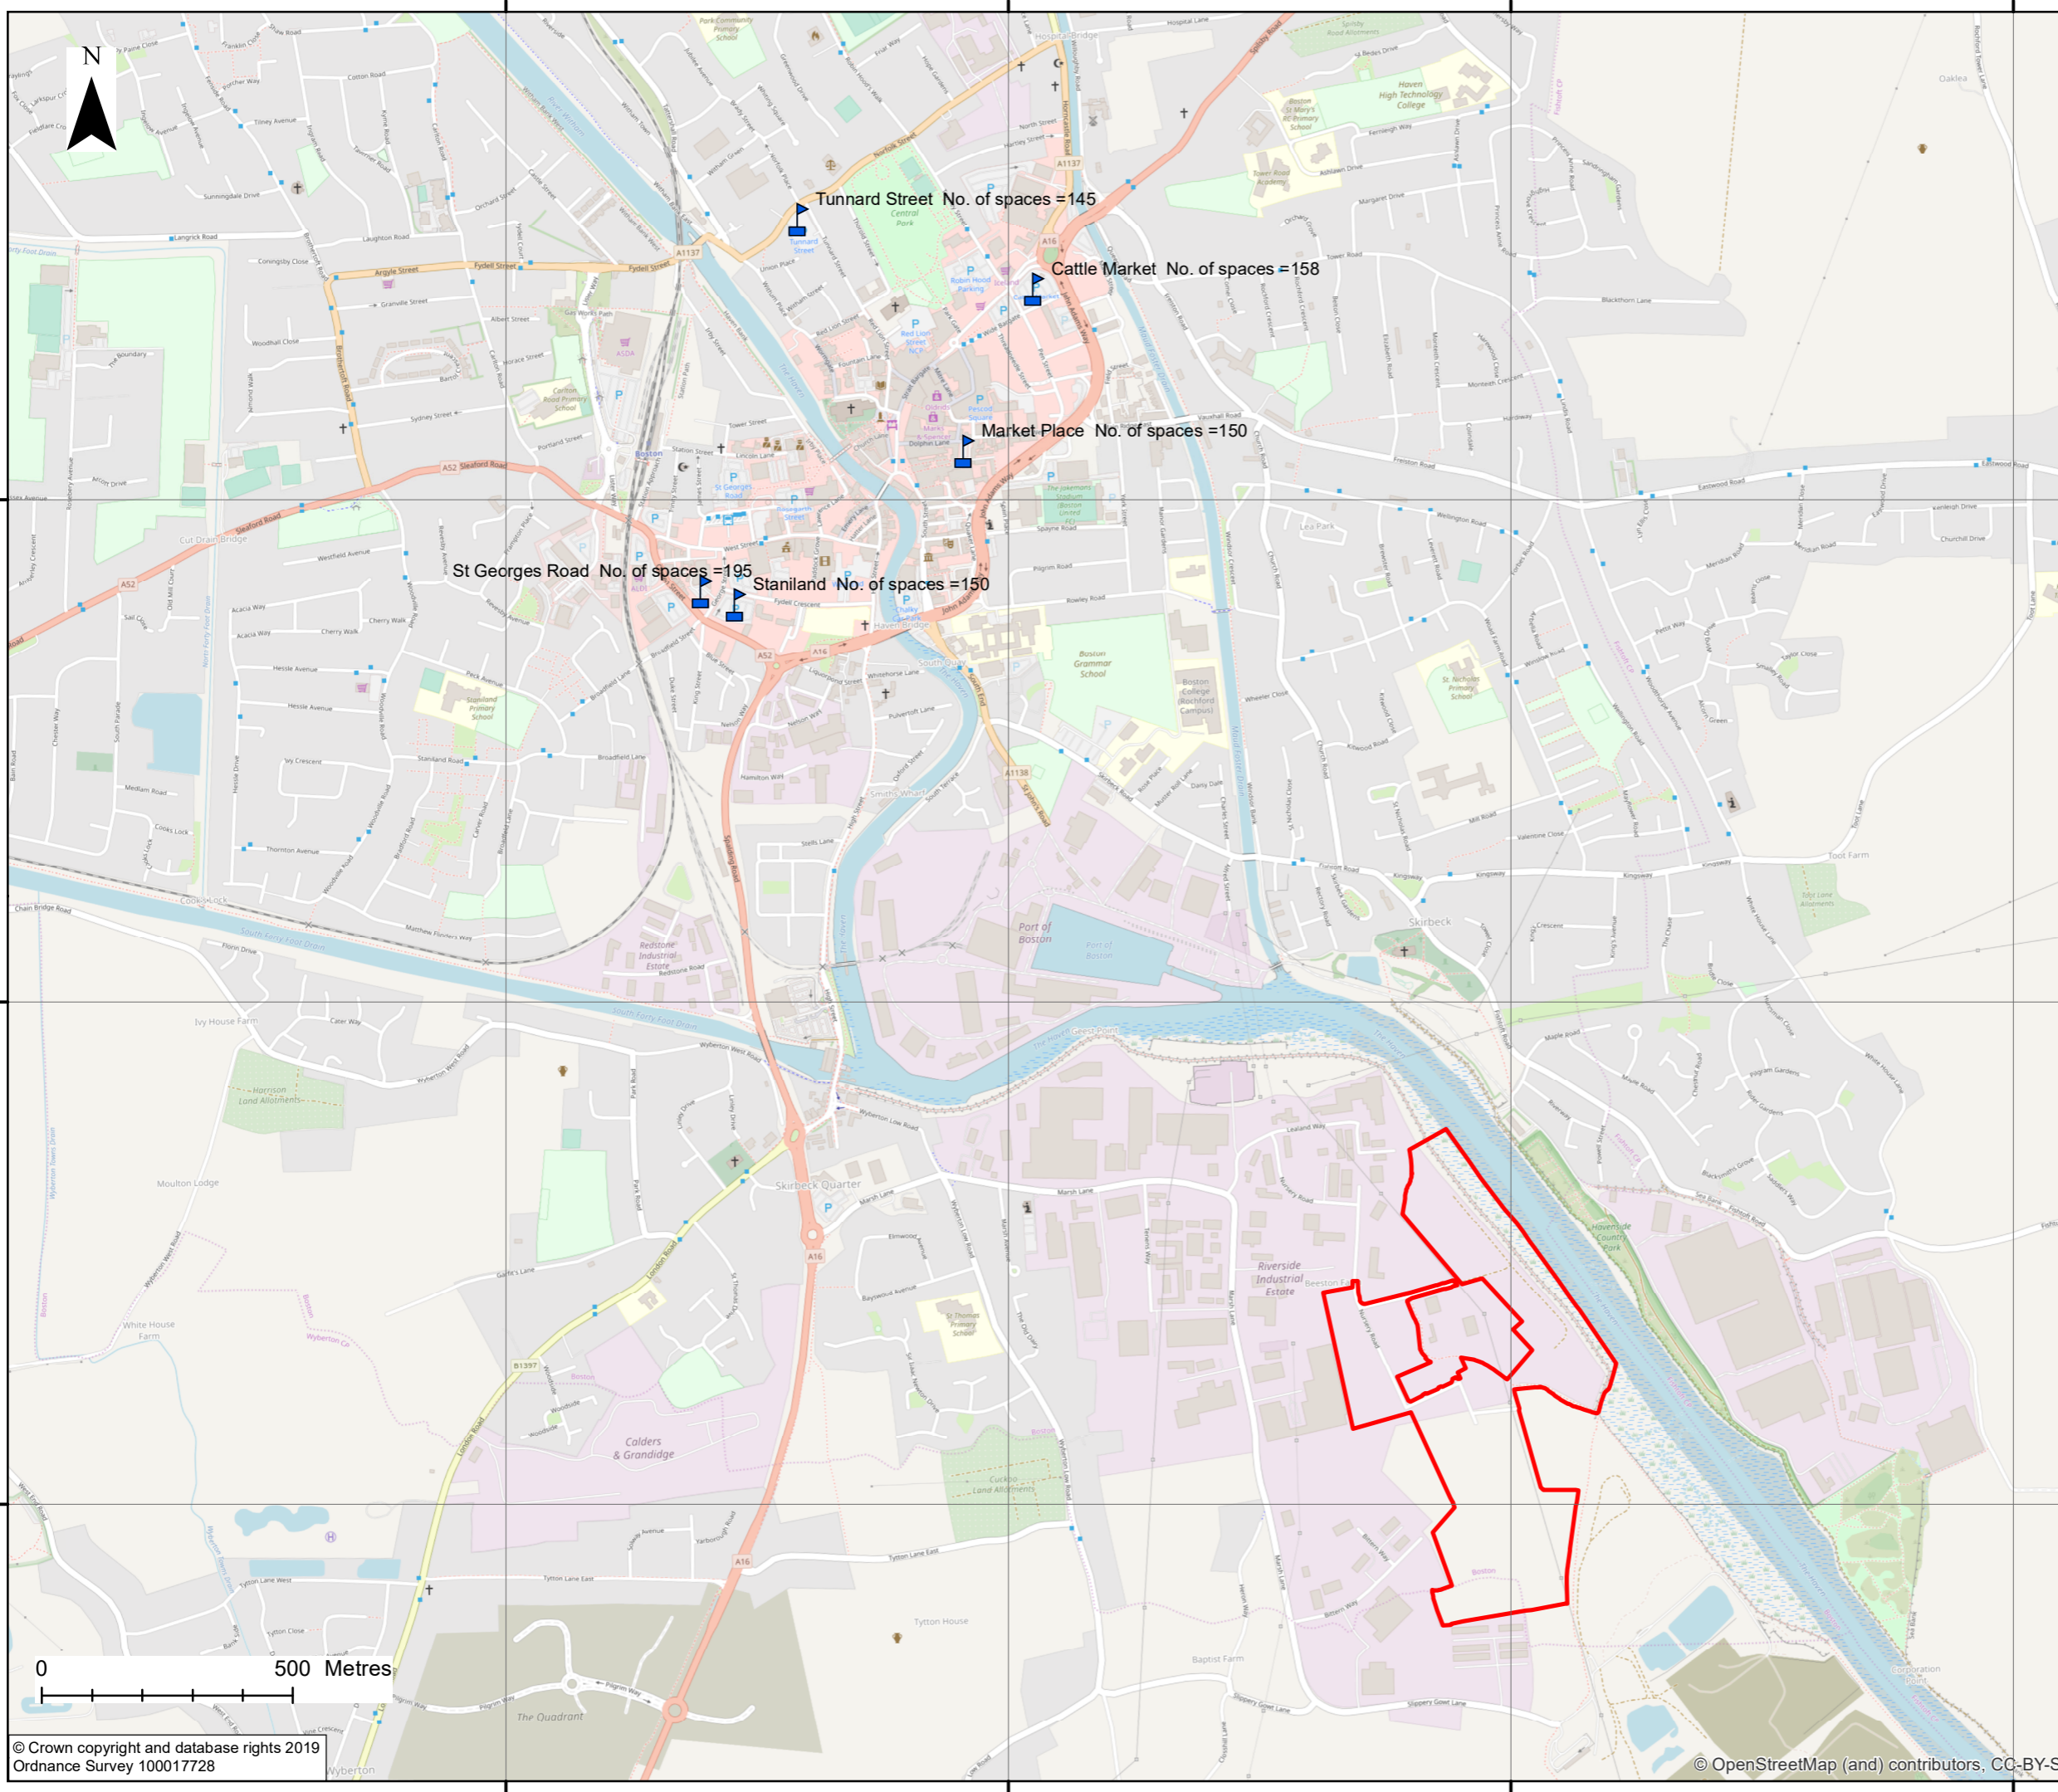

532000

533000

534000

535000

344000

343000

342000

532000

533000

534000

535000

© Crown copyright and database rights 2019
Ordnance Survey 100017728

© OpenStreetMap (and) contributors, CC-BY-SA

Legend

- Indicative Red Line Boundary
- ▶ Park and Ride Collection Car Parks